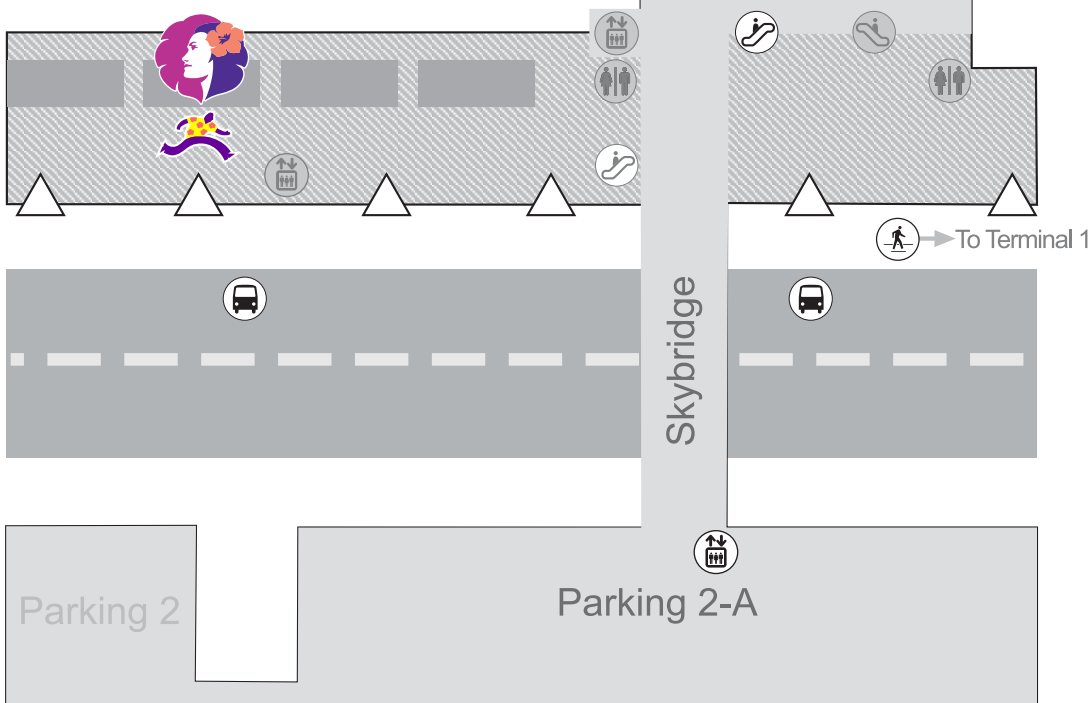

Please check monitors on day of travel for specific departure gate.

= Gate Level  
 = Ticketing Level

- Web Check-in Bag Drop
- Hawaiian Airlines: Ticket Counter
- Gates
- Security Checkpoint
- Service Desk
- Escalator
- Elevator
- Food Court
- Restrooms
- Doors
- Airport Terminal Shuttle Bus Stop
- To Baggage Claim

Map not to scale. Locations & identifiers on the map are subject to change without notice.